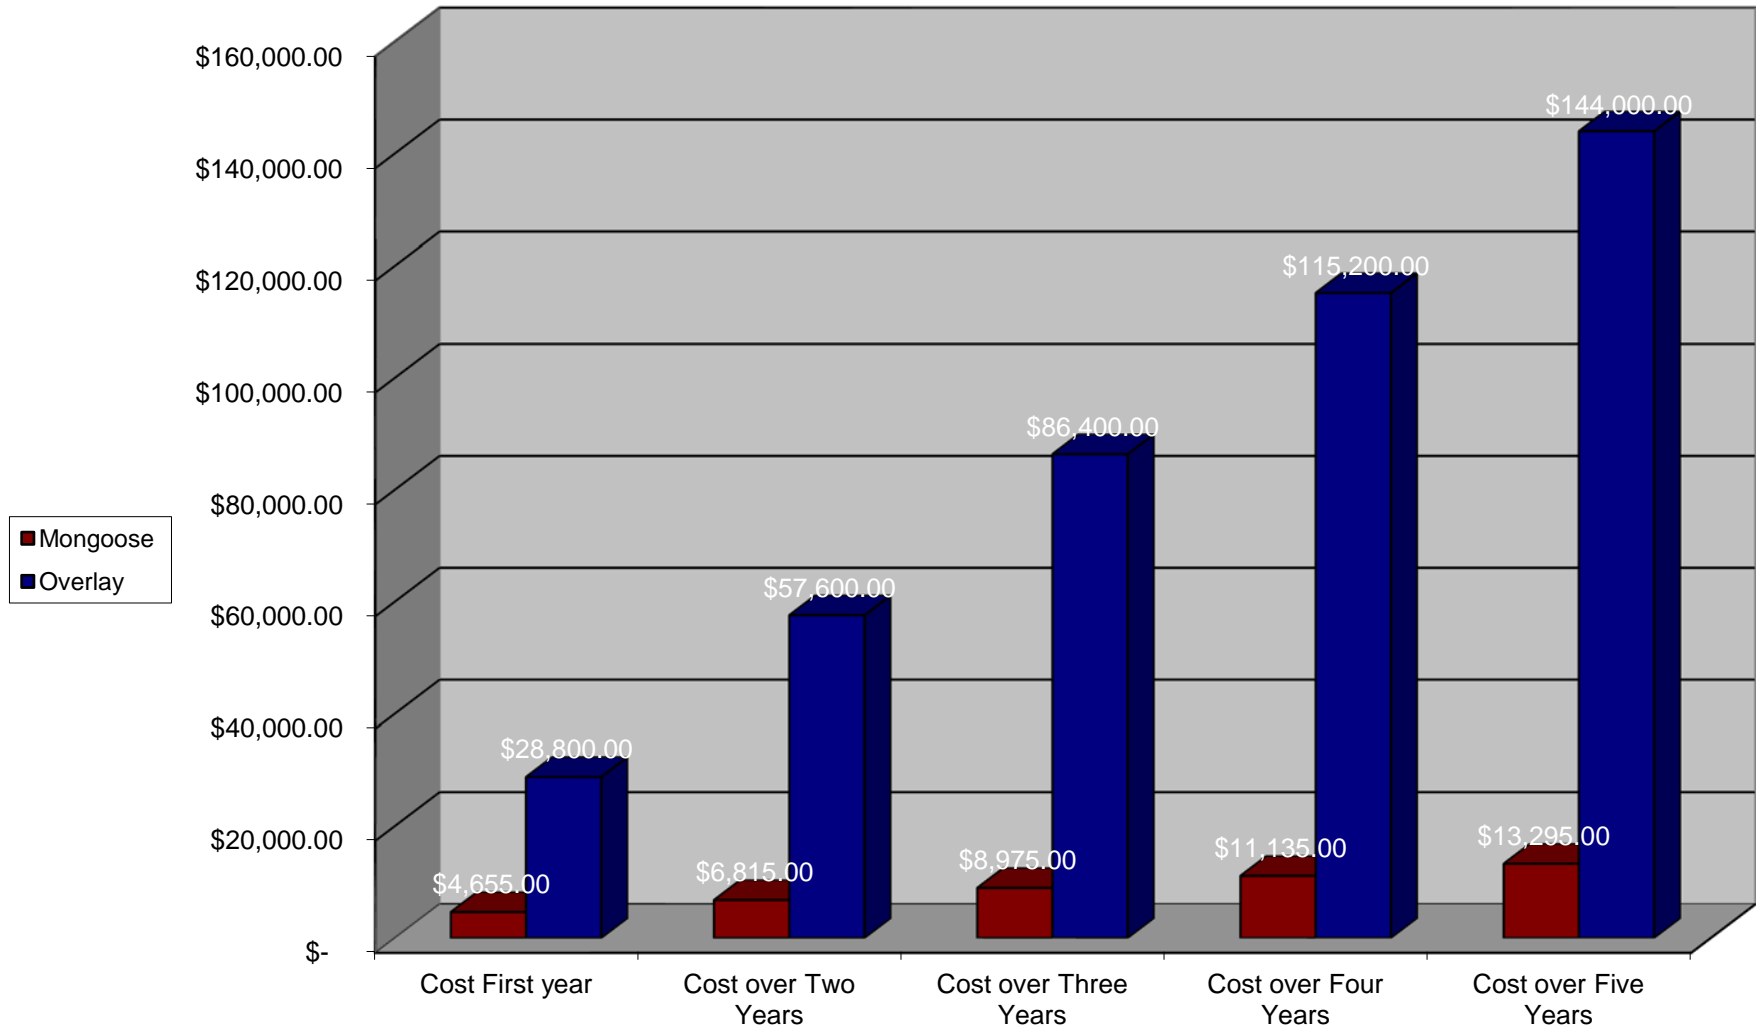

### Mongoose vs Overlay Cost

**Assumptions:**

Engraving Cost \$0.03 per square foot for blade usage; Overlay Material Cost \$0.40 per square foot

Average Job is 1500 Sq Ft - Frequency of Jobs are 4 Per Month - 12 Months per Year

Initial Mongoose Cost of \$2495 absorbed in first year